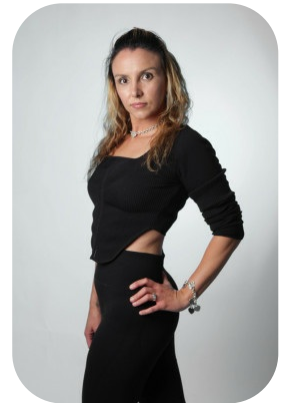

Additional Talents:
BIKE - SWIM
GYM FITNESS