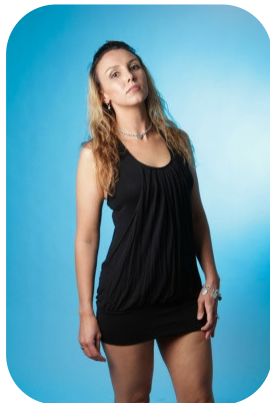

Additional Talents:
BIKE - SWIM
GYM FITNESS