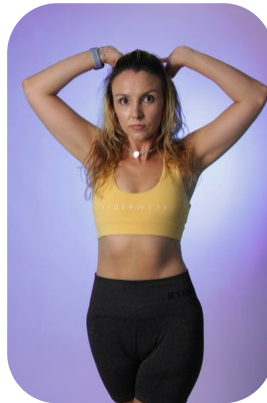

Additional Talents:
BIKE - SWIM
GYM FITNESS